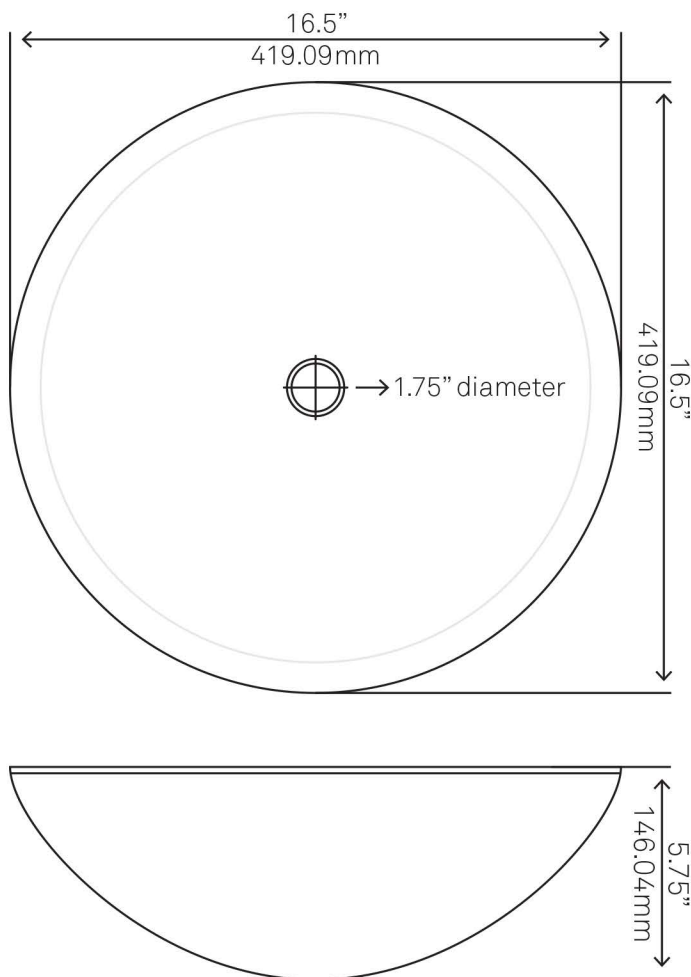

## NOHP-G024 TAPPEZZERIA Painted Glass Vessel Sink

Requested By: \_\_\_\_\_

Specific Features: \_\_\_\_\_

### STANDARD SPECIFICATIONS:

- Round hand painted vessel sink
- Multicolored brown with orange center
- High tempered glass
- Stain and scratch resistant, polished inside
- Textured painted outside
- Above counter installation
- Standard U.S. plumbing connection
- 1.75-inch drain opening
- Novatto faucet and drain sold separately